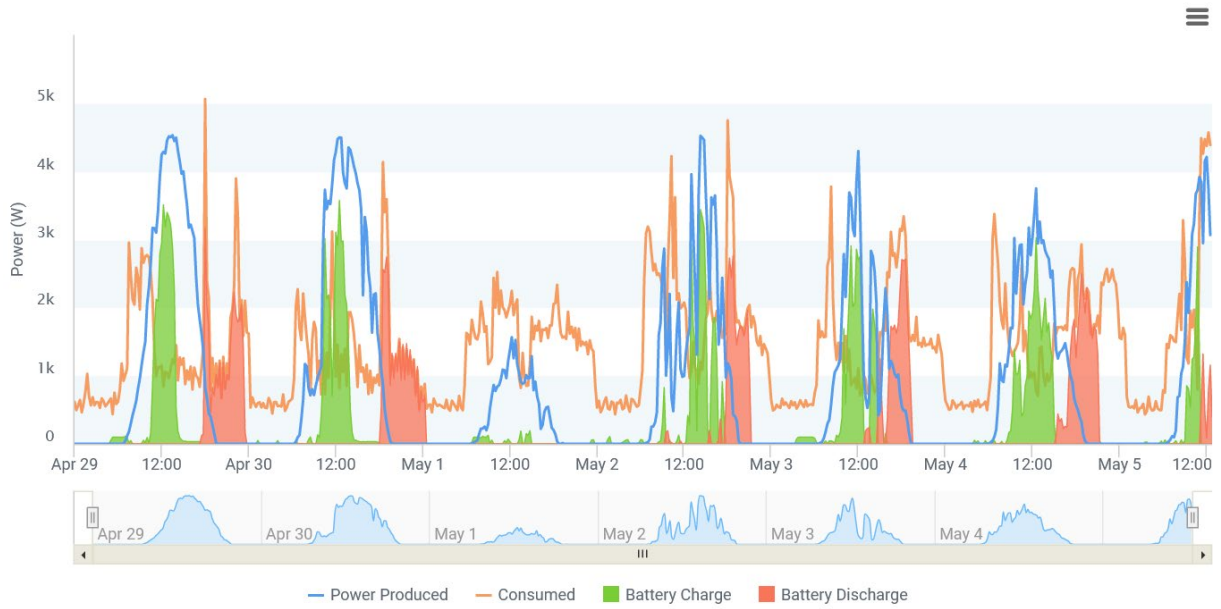

**Heat pump for heating & cooling air, attached to side of house.**

**Heat pump for heating water, placed under deck (water tank in house where gas water heart was removed).**

Removing natural gas meter, August 2022.

Rooftop solar array w/ microinverters (battery in garage), Enphase system

**Power, May 2023 (will add a 2<sup>nd</sup> battery)**